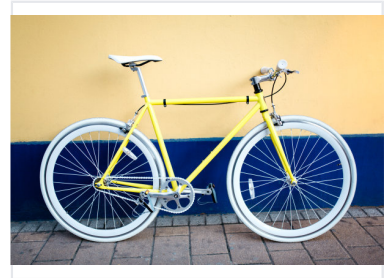

Yellow Single-Speed Urban Bicycle

This bicycle is a yellow single-speed model designed for urban environments. It features a lightweight alloy frame and caliper brakes.

Product Overview

Urban Commuter Design

This single-speed urban bicycle combines a minimalist aesthetic with efficient performance for city environments. Featuring a lightweight alloy frame and classic geometry, it offers a direct and responsive ride. Equipped with reliable caliper brakes and a fixed rear cog, it is an ideal choice for both daily commuting and recreational riding.

Technical Specifications

Frame Material	Lightweight Alloy
Drivetrain	Single-speed
Braking System	Front Caliper, Rear Caliper

Design & Aesthetics

Color

Yellow Frame • White Tires • White Saddle

Frame Geometry	Classic with horizontal top tube
----------------	----------------------------------

Performance Metrics

Key Features

- Minimalist design
- Direct pedaling experience
- Reliable stopping power
- Fixed rear cog