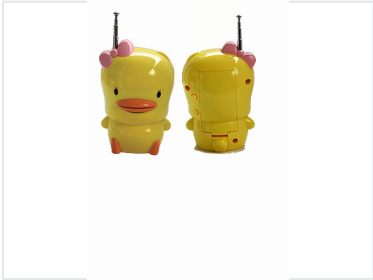

# Yellow Duck Shaped FM Radio with Speaker

This FM radio is designed in a cute yellow duck shape and includes a built-in speaker. It features an FM auto-scan function and high sensitivity for clear reception.

### Charming Duck-Shaped FM Radio

This delightful yellow duck-shaped FM radio combines playful aesthetics with functional audio technology. Designed as an ideal promotional gift or retail item, it features an auto-scan FM radio with high sensitivity for clear reception. The compact, cute design makes it a standout choice for novelty electronics and gift markets.