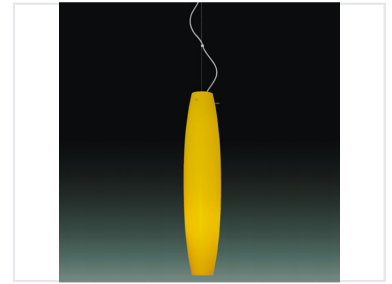

Yellow Cylindrical Pendant Light

This pendant light features a cylindrical shade in a vibrant yellow color. The modern, minimalist design is suspended by a thin white cable, allowing the light to diffuse evenly.

Product Overview

Modern Cylindrical Design

The Yellow Cylindrical Pendant Light is a minimalist lighting fixture designed to bring a vibrant touch to modern interior spaces. Featuring an elongated cylindrical shade in a striking yellow hue, it provides a clean aesthetic while ensuring even light diffusion. Its simple suspension system makes it a versatile choice for professional and commercial environments seeking contemporary style.

Identification

Model Number	ZYLH1019-N1
--------------	-------------

Design & Aesthetics

Shape

Cylindrical • Elongated

Color	Yellow
-------	--------

Style	Modern, Minimalist
-------	--------------------

Installation

Suspension Method	Thin white cable
-------------------	------------------

Lighting Properties

Light Diffusion	Translucent shade for even light distribution
-----------------	---