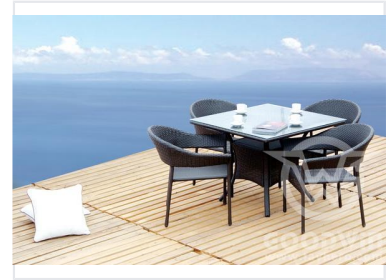

Woven Wicker Outdoor Dining Set with Glass Table

This elegant outdoor dining set includes four woven wicker chairs and a square glass-topped table. It is designed for outdoor use, providing a stylish and durable dining solution for patios or decks.

Product Overview

Elegant Outdoor Dining Solution

This woven wicker outdoor dining set offers a sophisticated and durable solution for patio, deck, or garden dining areas. The set includes four comfortable, modern woven chairs paired with a practical glass-topped square table. Designed for ease of maintenance, the glass surface ensures simple cleaning, while the weather-resistant wicker construction provides a lasting, stylish aesthetic for any outdoor setting.

Technical Dimensions

Dimensional Specifications (mm)

Item	Width	Depth	Height
Dining Chair	690	730	790
Dining Table	1000	1000	760

Product Details

Item Number	GW0020SET
Key Features	Woven Wicker, Glass Tabletop, Outdoor Rated, Easy Maintenance