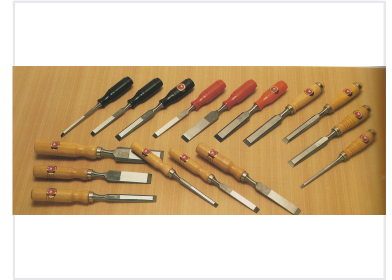

Woodworking Firmer Chisel Set

This set of firmer chisels is designed for precision woodworking and shaping tasks. The chisels feature blades of hardened steel and ergonomically designed handles for a comfortable grip and optimal control.

Product Overview

Precision Woodworking Performance

This firmer chisel set is engineered for high-precision woodworking and shaping tasks. Crafted from durable drop-forged manganese steel, these tools are built to maintain sharpness and withstand rigorous use. The set features ergonomically designed handles for optimal control and comfort, making it an excellent choice for both professional craftsmen and woodworking enthusiasts.

Technical Specifications

Blade Material	Drop-forged Mn Steel
Measurement Systems	Metric, English

Design & Ergonomics

Handle Colors

- Black
- Red
- Natural Wood

Grip Design	Ergonomically designed for comfort and control
-------------	------------------------------------------------