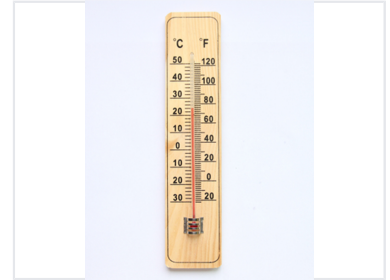

Wooden Garden Thermometer

This traditional garden thermometer is constructed from wood. It displays temperature in both Celsius and Fahrenheit, with a red liquid indicator.

Product Overview

Classic Wooden Garden Thermometer

This traditional wooden garden thermometer offers a simple and reliable way to monitor ambient temperatures in both indoor and outdoor environments. Crafted from durable pine wood, its classic design ensures it blends seamlessly into garden settings or home interiors. The device features a clear, easy-to-read scale, providing precise temperature tracking for various professional and personal applications.

Technical Specifications

Temperature Range

-30 °C

Minimum Temperature

50 °C

Maximum Temperature

Material

Pine wood

Dimensions

200 x 45 x 8 mm

Usage & Application

Suitable Environments

Indoor, Outdoor, Garden