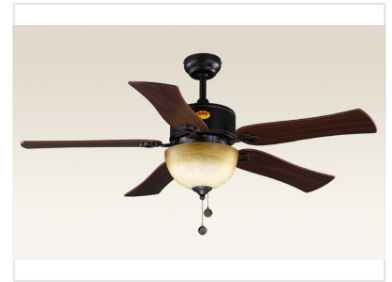

# Wooden Blade Ceiling Fan with Light

This ceiling fan features five wooden blades and an ornate light fixture. It is designed to provide both style and functionality to any room.

### Energy-Efficient Climate Control

This Wooden Blade Ceiling Fan with Light combines classic aesthetics with modern energy efficiency. By creating a wind chill effect, it allows you to raise your air conditioner's temperature setting, significantly reducing energy consumption by up to 40% or more. It features a stylish design with five wooden blades and an integrated light fixture, making it a functional addition to any room.

## Design & Features

Blade Material	Wood
Number of Blades	5
Control Method	Pull chains
Key Features	Integrated Light, Wooden Blades, Energy Saving, Summer Mode