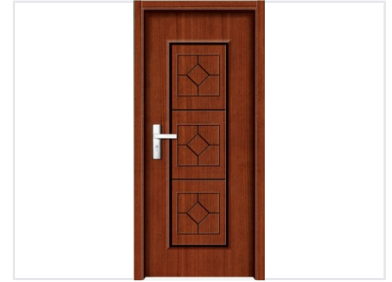

Wood Veneer Interior Door with Diamond Panels

This interior door is constructed with a wood veneer and finished in brown. It features three square panels, each decorated with a diamond-shaped design.

Product Overview

Sophisticated Craftsmanship

This premium wood veneer interior door combines elegant aesthetics with durable construction. Featuring unique diamond panel accents, it provides a sophisticated architectural element suitable for high-end residential or commercial spaces. The warm wood finish is perfectly complemented by the included metallic hardware for a polished, ready-to-install appearance.

Technical Specifications

Surface Material	Wood Veneer
Panel Design	Diamond Accent, Triple Panel
Finish Color	Brown
Included Hardware	Yes
Handle Finish	Silver