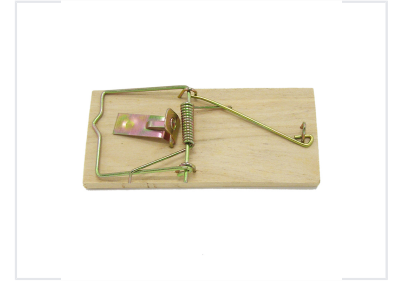

Wood Base Mouse Trap with Spring Bar

This is a traditional wood-based mouse trap with a spring-loaded metal kill bar. It features a sensitive trigger mechanism for effective and rapid capture of mice.

Product Overview

Effective Pest Control Solution

This traditional wood-based mouse trap is designed for reliable and effective pest control. Featuring a sensitive trigger mechanism and a spring-loaded metal kill bar, the device is engineered for quick capture performance. Its simple design ensures it is easy to set and dispose of, providing a convenient solution for maintaining a pest-free environment.

Technical Specifications

Base Material	Wood
Mechanism Type	Spring-loaded metal kill bar
Component Coating	Corrosion-resistant finish

Usage and Handling

Key Features	Sensitive Trigger, Easy Set, Disposable, Corrosion Resistant
--------------	--