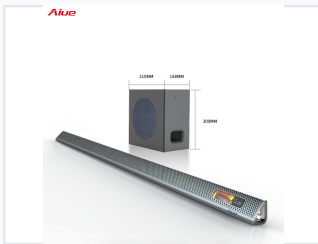

ADDITIONAL IMAGES

Product Overview

Immersive Audio Engineering

This wireless stereo surround sound system is designed to transform audio experiences with its sophisticated nine-speaker array. Combining high-fidelity tube design with advanced DSP digital post-stage processing, it delivers crisp, immersive sound across the spectrum. The system includes a dedicated wireless subwoofer to provide deep, resonant bass, making it an ideal choice for professional media setups.

Audio Technical Details

Audio Processing

DSP Digital Post-stage • High-Fidelity

Total Speakers	9

Build & Design

Subwoofer Dimensions

310 mm
Length

168 mm
Width

300 mm
Height

Design Features

- Tube design profile
- 5.5cm aluminum oxidation finish
- Integrated display screen

Materials & Finish	Metallic Grill, Aluminum Oxidation Process