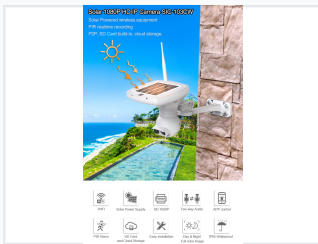

ADDITIONAL IMAGES