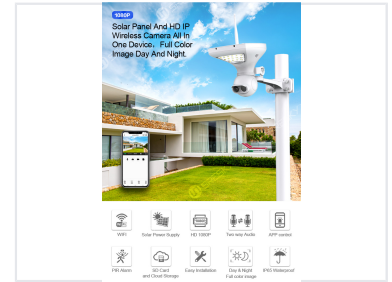

# Wireless Solar Powered Security Camera

This wireless camera is solar-powered, eliminating the need for wires or external power. It captures high-resolution video with remote monitoring and motion detection capabilities.

## All-in-One Solar Security Solution

This advanced wireless security camera integrates solar power and LED lighting into a single, durable outdoor device. It features full 1080P HD resolution for clear color images both day and night, powered entirely by renewable solar energy. Designed for flexibility, it supports remote monitoring via a dedicated mobile app and provides comprehensive storage options including local SD card and cloud integration.