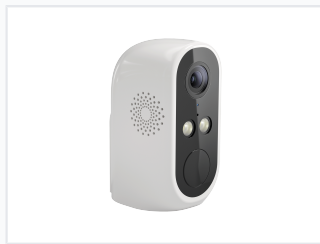

ADDITIONAL IMAGES