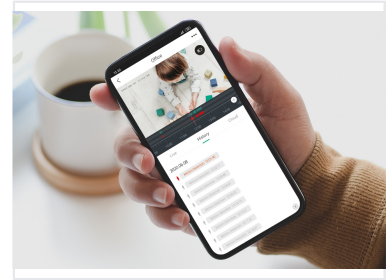

Wireless Rechargeable Battery Security Camera

This wireless security camera is designed for both indoor and outdoor use. It features a rechargeable battery for cordless operation and supports SD card storage for local video recording.