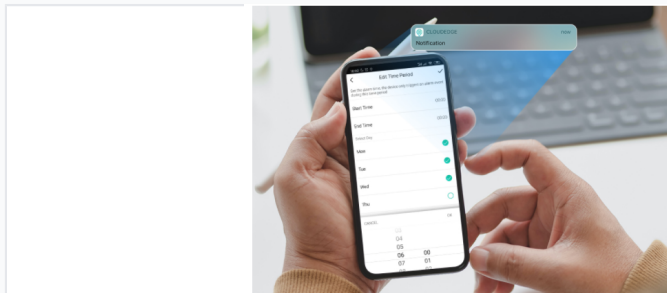

Smart Features

Scheduled Recording & Real-Time Alerts

Ansjeer CI wireless camera keeps you informed of any motion events with push notifications sent to your smartphone. Also, you can set up recording schedule, so the camera will only trigger motion recording within your custom time period.

Detection & Alerts

PIR Detection, Human Detection, Real-Time Push Notifications, Scheduled Recording, Remote Wakeup

Audio & Connectivity

Audio & Communication

Type	Details
Audio	Full duplex two-way talk
Wireless	IEEE802.11b/g/n WiFi
Protocols	TCP/IP, HTTP, DHCP, DNS
Security	Password protection, Dual stream