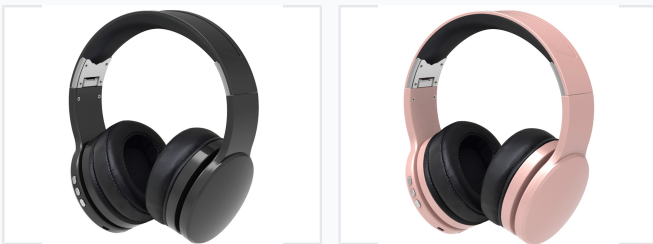

Wireless Over-Ear Headphones with Integrated Controls

These wireless over-ear headphones feature Bluetooth connectivity for seamless audio streaming. Equipped with cushioned earcups and integrated controls, they deliver high-quality sound and convenient operation.

ADDITIONAL IMAGES

Product Overview

Professional Wireless Audio

These foldable over-ear headphones deliver a premium audio experience with integrated active noise cancellation technology. Designed for versatility and comfort, they feature a lightweight, foldable frame perfect for travel and extended listening sessions. With built-in microphone capabilities and intuitive on-ear controls, these headphones are an ideal solution for both music enjoyment and hands-free communication.

Battery Capacity	200 mAh
------------------	---------

Design & Features

Available Colors

Black • Blown Colors • Red

Included Accessories

- Micro USB charging cable
- Audio cable

Key Features

Foldable, Built-in Microphone, Over-Ear, Integrated Controls