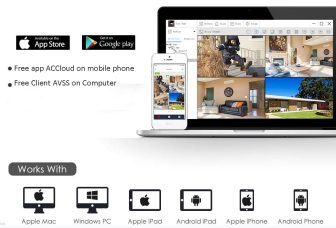

Connectivity & Performance

Easy Remote Access and Control

Access your security system from anywhere using the dedicated mobile app or computer client.