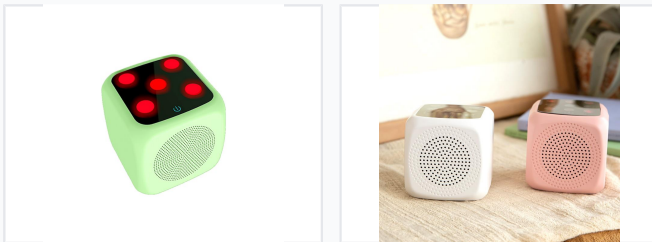

# Wireless Mini Bluetooth Subwoofer Speaker

This mini Bluetooth speaker is designed for portable use and delivers powerful subwoofer performance. Its wireless connectivity allows for seamless pairing with smartphones and other Bluetooth-enabled devices.

## ADDITIONAL IMAGES

### Compact Wireless Audio Solution

This creative, multi-functional wireless mini Bluetooth speaker is engineered for both indoor and outdoor environments. Featuring a compact cube design, it delivers powerful subwoofer performance and seamless wireless connectivity. With built-in TWS couplet capability and hands-free calling, it serves as a versatile and portable audio companion for on-the-go listening.

### Speaker Specifications

45mm, 4 $\Omega$ , W