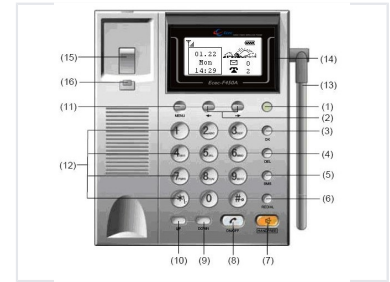

Wireless Interphone and Pager System

This is a wireless interphone and pager system that ensures communication. The device features a display for date, time, and signal strength.

Overview

Seamless Communication Solution

The Ecec-F450A is a professional-grade wireless interphone and pager system engineered for reliable, clear communication in busy environments. It features an intuitive interface with a dedicated numeric keypad, menu navigation, and hands-free operation capabilities. Designed for efficiency, the system provides real-time status updates including date, time, and signal strength, ensuring users stay connected and informed.

Technical Specifications

Interface Features

- Numeric Keypad
- Menu Navigation Buttons
- Dedicated Redial Button
- Hands-free Operation Button
- Volume Control

Audio System

Integrated Speaker • Integrated Microphone • Clear Audio Transmission

Alert Indicators

- Message Indicator
- Missed Call Indicator

Model Number	Ecec-F450A
Display Information	Date, Time, Signal Strength