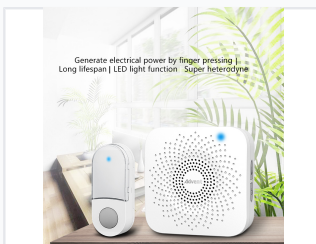

Wireless Door Chime Kit

This wireless door chime kit includes a push-button transmitter and a receiver unit. The system offers long-range wireless communication and multiple chime options.

ADDITIONAL IMAGES

Overview

Professional Wireless Door Chime System

This advanced wireless door chime kit offers a reliable, low-maintenance solution for homes, offices, and commercial spaces. Featuring a self-powered kinetic transmitter, it eliminates the need for battery replacements while ensuring long-term operation. With an impressive 150-meter operating range and robust signal penetration, this system ensures you never miss a visitor.

Technical Specifications

Power Supply

- Transmitter: Self-powered (Kinetic)
- Receiver: 110-220V AC

Waterproof Rating

IP44

Operating Range

150 m

Signal Technology

Self-learning, Super heterodyne

Performance Settings

Audio Customization

32 tones

Selectable Sounds

4 levels

Volume Levels

Plug Options