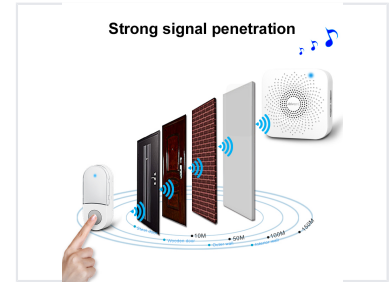

Wireless Door Chime Kit

This wireless door chime kit includes a push-button transmitter and a receiver unit. The system offers long-range wireless communication and multiple chime options.

ADDITIONAL IMAGES

Overview

Professional Wireless Door Chime System

This advanced wireless door chime kit offers a reliable, low-maintenance solution for homes, offices, and commercial spaces. Featuring a self-powered kinetic transmitter, it eliminates the need for battery replacements while ensuring long-term operation. With an impressive 150-meter operating range and robust signal penetration, this system ensures you never miss a visitor.

Technical Specifications

Power Supply

- Transmitter: Self-powered (Kinetic)
- Receiver: 110-220V AC

Waterproof Rating

IP44

Operating Range

150 m

Signal Technology

Self-learning, Super heterodyne

Performance Settings

Audio Customization

32 tones

Selectable Sounds

4 levels

Volume Levels

Plug Options