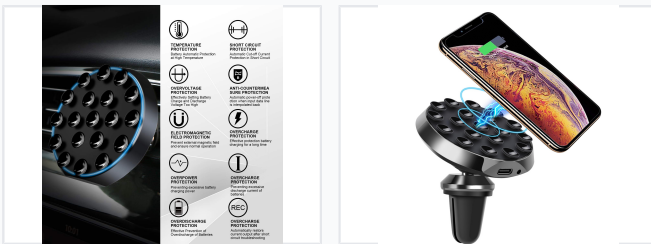

# Wireless Charging Car Phone Mount

This wireless car charger securely holds and wirelessly charges your smartphone while you drive. It features a suction cup mount and a built-in USB port for charging other devices.

## ADDITIONAL IMAGES

### Professional Wireless Charging Solution

This premium wireless car phone mount provides a secure and efficient way to charge your smartphone while driving. Engineered with durable zinc alloy and brass, the mount offers a high-end look and feel while ensuring your device remains stable and accessible. It supports advanced Qi-compatible fast charging and integrates multiple safety protection mechanisms for peace of mind.