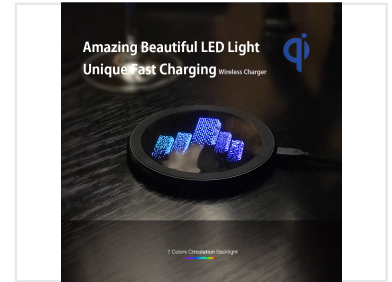

Wireless Charger with LED Light Display

This wireless charger features a beautiful LED light display. It offers fast charging capabilities and includes a 7-color circulation backlight.

Product Overview

Modern Wireless Charging Solution

This advanced wireless charger combines efficient power delivery with a visually stunning LED light display. Engineered for compatibility, it supports fast charging for modern devices while maintaining a sleek, aesthetic profile. The integrated 7-color circulation backlight provides a sophisticated touch, making it an ideal choice for both professional office environments and contemporary home setups.

Technical Specifications

Key Performance Indicators

1 Active

Fast Charging Capability

Charging Standard

Qi

Lighting Effects

7-Color Circulation, LED Backlight, Aesthetic Design