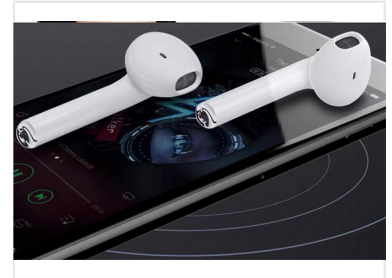

# Wireless Bluetooth Stereo Earbuds

These TWS (True Wireless Stereo) earbuds offer a completely wireless listening experience via Bluetooth connectivity. Designed for music enthusiasts, they provide high-quality audio playback and a comfortable fit.

## ADDITIONAL IMAGES