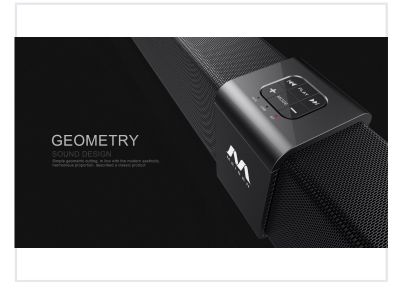

Wireless Bluetooth Home Theater Soundbar

This home theater speaker system features a sleek sound bar design. With wireless Bluetooth connectivity, it seamlessly integrates with your devices.

ADDITIONAL IMAGES

Overview

Immersive Home Audio Experience

The GEOMETRY-S9 soundbar system is designed to transform your home theater setup with a blend of modern aesthetics and powerful audio performance. Featuring a sleek, geometric design, this system delivers a robust 100W output for clear, immersive sound across movies, music, and games. With versatile connectivity options including Bluetooth, AUX, and USB, it seamlessly integrates into any living room environment.

Audio Performance

Output Power

100 W

Total Output

Speaker Driver Configuration

5.25" Subwoofer x 1, 2" Speaker x 4

Connectivity

Control Features

- Remote Control
- LED Indicator
- Integrated Play/Pause/Volume Controls

Input & Playback Options

Bluetooth, AUX IN, USB Playback, HDMI (Optional), Optical (Optional), Coaxial (Optional)

Physical Dimensions