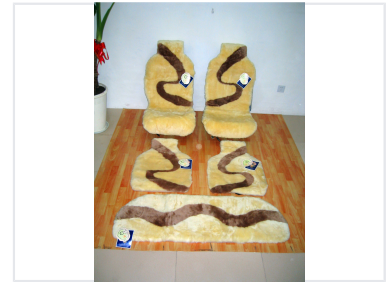

Wireless Bluetooth Headset

This is a wireless Bluetooth headset. It allows for hands-free communication.

Product Overview

Premium Sheepskin Comfort

Enhance your driving experience with this luxurious sheepskin seat cover set. Crafted from genuine, soft sheepskin, these covers provide exceptional warmth and comfort for both front and rear seating. The elegant brown swirl design on a cream background adds a sophisticated aesthetic to any vehicle interior.

Product Details

Included Components

- Front seat covers
- Seat back covers
- Rear bench cover

Material	Genuine Sheepskin

Design & Style

Maintenance

Installation	Yes