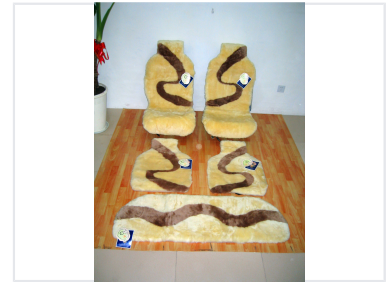

Wireless Bluetooth Headset

This wireless Bluetooth headset provides hands-free communication. It features clear audio and a comfortable design for extended use.

Product Overview

Premium Comfort and Style

This luxurious sheepskin car seat cover set is designed to provide ultimate comfort and style for your vehicle's interior. Crafted from genuine sheepskin, the natural wool offers excellent insulation, keeping you cool in the summer and warm in the winter. The set includes comprehensive coverage for front seats, headrests, and a rear bench, featuring a unique two-tone design with a contrasting stripe pattern.

Design & Materials

Material	Genuine Sheepskin
Design Features	Two-tone design, Contrasting stripe pattern, Natural wool insulation

Compatibility & Installation

Package Contents

- Front seat covers
- Headrest covers
- Rear bench cover