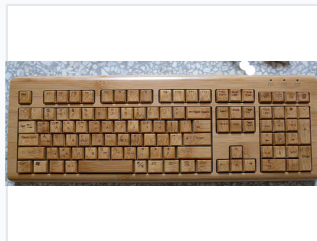

Wireless Bamboo Keyboard - 108-Key Natural Design

This wireless keyboard is crafted from natural bamboo, offering a sustainable alternative to traditional plastic keyboards. Featuring a full 108-key layout, it provides a comfortable typing experience and a clutter-free workspace.

ADDITIONAL IMAGES

Product Overview

Natural Bamboo Wireless Keyboard

This 108-key keyboard is crafted from 100% fresh bamboo, offering a sustainable and eco-friendly alternative to traditional plastic peripherals. Designed with both aesthetics and functionality in mind, it provides a unique tactile typing experience with natural anti-static and sweat-absorbent properties. The wireless 2.4G connectivity ensures a clutter-free workspace, making it an ideal choice for environmentally conscious professionals.