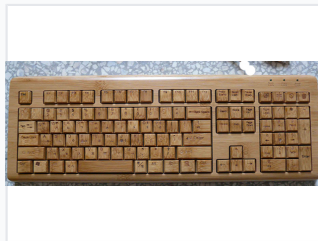

Wireless Bamboo Keyboard - 108-Key Natural Design

This wireless keyboard is crafted from natural bamboo, offering a sustainable alternative to traditional plastic keyboards. Featuring a full 108-key layout, it provides a comfortable typing experience and a clutter-free workspace.

ADDITIONAL IMAGES

Product Overview

Natural Bamboo Wireless Keyboard

This 108-key keyboard is crafted from 100% fresh bamboo, offering a sustainable and eco-friendly alternative to traditional plastic peripherals. Designed with both aesthetics and functionality in mind, it provides a unique tactile typing experience with natural anti-static and sweat-absorbent properties. The wireless 2.4G connectivity ensures a clutter-free workspace, making it an ideal choice for environmentally conscious professionals.