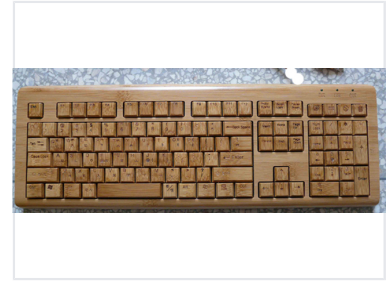

Wireless Bamboo Keyboard - 108-Key Natural Design

This wireless keyboard is crafted from natural bamboo, offering a sustainable alternative to traditional plastic keyboards. Featuring a full 108-key layout, it provides a comfortable typing experience and a clutter-free workspace.

ADDITIONAL IMAGES

Product Overview

Natural Bamboo Wireless Keyboard

This 108-key keyboard is crafted from 100% fresh bamboo, offering a sustainable and eco-friendly alternative to traditional plastic peripherals. Designed with both aesthetics and functionality in mind, it provides a unique tactile typing experience with natural anti-static and sweat-absorbent properties. The wireless 2.4G connectivity ensures a clutter-free workspace, making it an ideal choice for environmentally conscious professionals.