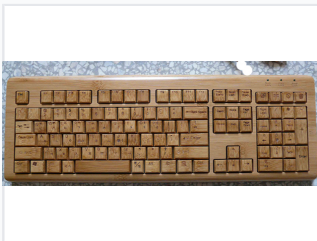

Wireless Bamboo Keyboard - 108-Key Natural Design

This wireless keyboard is crafted from natural bamboo, offering a sustainable alternative to traditional plastic keyboards. Featuring a full 108-key layout, it provides a comfortable typing experience and a clutter-free workspace.

ADDITIONAL IMAGES

Product Overview

Natural Bamboo Wireless Keyboard

This 108-key keyboard is crafted from 100% fresh bamboo, offering a sustainable and eco-friendly alternative to traditional plastic peripherals. Designed with both aesthetics and functionality in mind, it provides a unique tactile typing experience with natural anti-static and sweat-absorbent properties. The wireless 2.4G connectivity ensures a clutter-free workspace, making it an ideal choice for environmentally conscious professionals.