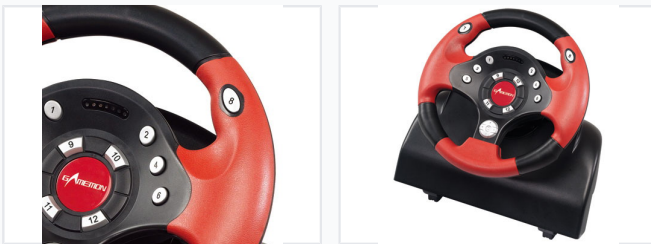

Wired Vibration Steering Wheel for PS3/PS2/PC

This wired steering wheel is compatible with PS3, PS2, and PC. It features vibration feedback for a more realistic gaming experience.

ADDITIONAL IMAGES

Product Overview

Versatile Racing Performance

This wired steering wheel is designed to provide an immersive driving experience across multiple gaming platforms, including PS3, PS2, and PC. Featuring a 270-degree rotation angle and realistic vibration feedback, it delivers responsive and precise control for racing simulations. The ergonomic design combined with rubberized hand grips ensures maximum comfort and stability during long gaming sessions.

Technical Specifications

Control Scheme

- 2 axis
- 12 buttons
- View hat

Steering Angle	270 degrees
----------------	-------------

Wheel Diameter	250 mm
----------------	--------

Vibration Feedback	Yes
--------------------	-----

Design and Ergonomics

Included Components

- Hand brake
- Gear shifter
- Foot pedals

Grip Material

Rubber

Mounting

Long central clamp with 2 adjustable screws