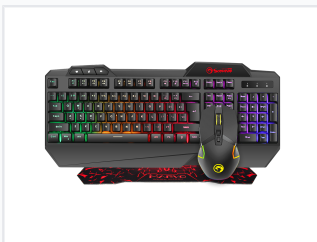

Wired Gaming Keyboard Mouse and Pad Combo

This wired gaming combo includes a keyboard, mouse, and mousepad designed for gaming. The keyboard features a standard layout with function keys, a numeric keypad, and RGB backlighting.

ADDITIONAL IMAGES

Overview

Complete Gaming Peripheral Solution

This comprehensive 3-in-1 gaming combo includes a durable membrane keyboard, a high-precision optical mouse, and a performance-oriented mousepad. Designed for responsiveness and reliability, the kit offers vibrant rainbow backlighting and ergonomic features to enhance your gaming experience. It is fully compatible with modern Windows operating systems, making it an ideal plug-and-play solution for professional or casual gaming setups.

Keyboard Specifications

Backlight

Rainbow • Mixed Colors

Key Count

107

Switch Type

Membrane

Switch Rating