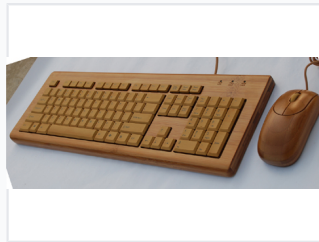

Wired Bamboo Keyboard and Mouse Combo

This keyboard and mouse combo is crafted from natural bamboo, providing an eco-friendly and aesthetically pleasing alternative to plastic peripherals. The keyboard features a standard 104-key layout and the mouse is ergonomically designed for comfortable use.

ADDITIONAL IMAGES

Product Overview

Natural Bamboo Peripheral Set

This wired keyboard and mouse combo is crafted from 80% fresh bamboo, offering a sustainable and eco-friendly alternative to traditional plastic peripherals. The natural bamboo grain provides a unique tactile experience, being sweat-absorbent and comfortable to use, while also acting as an anti-static and anti-radiation material. With a durable 104-key layout and reliable wired connectivity, this set combines natural elegance with functional performance for any workspace.