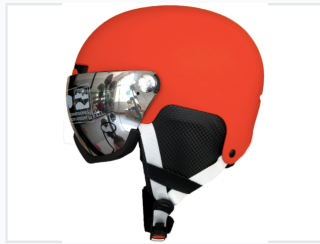

# Winter Sports Protective Ski Helmet

This ski helmet is designed for winter sports, offering head protection. It features a durable outer shell and shock-absorbing EPS liner.

## ADDITIONAL IMAGES

### Professional Winter Sports Protection

This high-performance ski helmet is engineered to provide superior safety and comfort for winter sports enthusiasts. Featuring a durable ABS shell with shock-absorbing EPS liner, it ensures maximum impact resistance. With integrated ventilation, adjustable sizing, and comfort-focused features like removable liners, it is the ideal choice for skiing and snowboarding.