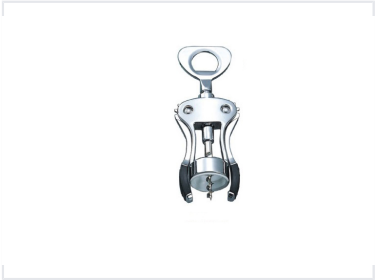

# Wing Corkscrew with Chrome Finish

This is a wing corkscrew, also known as a butterfly or lever corkscrew. It features a chrome finish and black handles.

### Professional Wing Corkscrew

This wing corkscrew, also known as a butterfly or lever corkscrew, is an essential tool for efficient wine service. Featuring a high-quality chrome finish and ergonomic black handles, this device utilizes a dual-wing lever system to extract corks with minimal effort. It is a reliable solution for professional settings, combining durability with a classic, functional design.

## Technical Specifications

Mechanism Type	Wing (Butterfly/Lever)
Finish	Chrome
Handle Color	Black
Key Features	Metal Helix, Dual Lever System, Chrome Plated, Ergonomic Handles