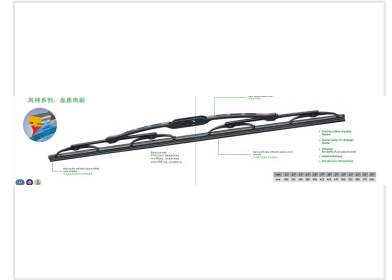

Windshield Wiper Blade with Natural Rubber

This windshield wiper blade is made with self-lubricating modified natural rubber for smooth and effective cleaning. It incorporates a flexible stainless steel flat wire for durability and consistent performance.

Product Overview

Professional Grade Windshield Wiper Blade

This premium windshield wiper blade features advanced self-lubricating modified natural rubber to ensure smooth, streak-free cleaning in diverse weather conditions. Designed with a flexible stainless steel flat wire and a specialized Pro-design frame, it offers superior structural stability and consistent contact across the entire glass surface. Engineered for universal compatibility, it serves 100% of vehicles globally and is trusted in over 140 countries.

Technical Specifications

Available Sizes

- 12 inch
- 13 inch
- 14 inch
- 16 inch
- 17 inch
- 18 inch
- 19 inch
- 20 inch
- 21 inch
- 22 inch
- 24 inch

| | |
|---------------------|--|
| Rubber Type | Self-lubricating modified natural rubber with graphite coating |
| Structural Material | Flexible stainless steel flat wire |