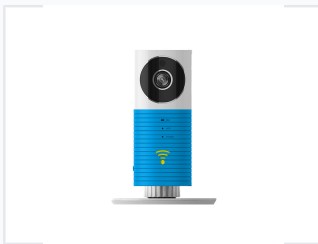

WiFi Smart Security Camera with Motion Detection

This compact WiFi camera is designed for home and office security. It features motion detection, two-way audio, and remote viewing capabilities via a smartphone app.

ADDITIONAL IMAGES

Product Overview

Intelligent Monitoring Solution

This smart security camera combines high-definition surveillance with a compact, fashionable design suitable for both home and office environments. It features advanced motion detection and automatic alarming capabilities, ensuring you are always informed of activity in your monitored space. With full-duplex speech and seamless mobile app integration, it provides a comprehensive, interactive security experience.