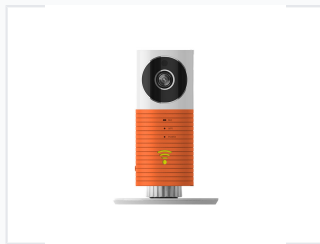

WiFi Smart Security Camera with Motion Detection

This compact WiFi camera is designed for home and office security. It features motion detection, two-way audio, and remote viewing capabilities via a smartphone app.

ADDITIONAL IMAGES

Product Overview

Intelligent Monitoring Solution

This smart security camera combines high-definition surveillance with a compact, fashionable design suitable for both home and office environments. It features advanced motion detection and automatic alarming capabilities, ensuring you are always informed of activity in your monitored space. With full-duplex speech and seamless mobile app integration, it provides a comprehensive, interactive security experience.