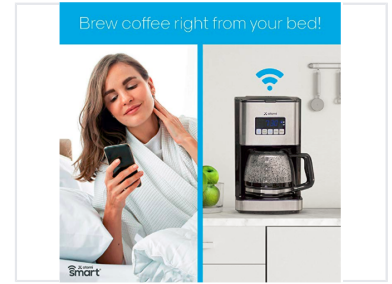

WiFi-Enabled Programmable Drip Coffee Machine

This drip coffee machine features WiFi connectivity for remote control via a smartphone app. Users can set custom schedules and adjust coffee strength for a personalized brewing experience.

ADDITIONAL IMAGES

Product Overview

Smart Brewing Experience

This WiFi-enabled programmable drip coffee machine brings modern convenience to your daily routine by allowing remote operation via smartphone app. Designed for both performance and ease of use, it features a stainless steel housing, a digital LED control interface, and customizable brewing settings including coffee strength. With a 1.8L capacity, it is an ideal solution for offices and households seeking a reliable, high-tech brewing appliance.

WiFi Enabled, 24-Hour Timer, Aroma Activation, Auto Shut-off, Digital LED Display

Design & Build

Construction

- Stainless steel housing with matt finish
- Heat resistant glass carafe
- Non-stick keep warm plate
- Transparent water level indicator