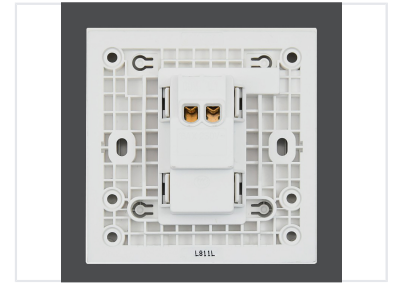

Wide Rocker Light Switch

This wide rocker light switch is available with or without neon indicator. It comes in four colors: gold, champagne, white, and matte black to meet various aesthetic needs.

ADDITIONAL IMAGES

Product Overview

Modern Wide Rocker Light Switch

This wide rocker light switch offers a minimalist and ergonomic solution for residential and commercial lighting control. Engineered with a durable, fire-resistant PC panel and copper components, it ensures long-term reliability and safety. The series supports both neon and non-neon configurations, available in four versatile finishes to complement any modern interior.

Mounting

Flush wall mounted using M3.5 screws

Materials and Quality

Panel Material

Fire Resistant Polycarbonate (PC)

Internal Contacts

Copper

Quality Features

UV Protection, Fire Resistant, Screwless Faceplate

Configuration

Color Options

Gold • Champagne • White • Matte Black

Switch Logic

- 1-way
- 2-way

Compliance and Logistics

Compliance Standards