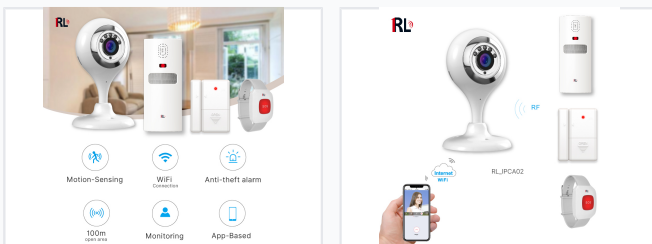

Wi-Fi Security System with IP Camera and Alarm

This Wi-Fi security system provides comprehensive security for homes and businesses. It features motion-sensing technology, Wi-Fi connectivity, and an anti-theft alarm, all controllable via a dedicated app.

ADDITIONAL IMAGES

Product Overview

Integrated Security Solution

This comprehensive Wi-Fi security system combines high-definition video surveillance with advanced motion and perimeter sensing to protect your premises. Designed for both residential and business applications, it provides real-time monitoring via a dedicated smartphone app. The inclusion of an SOS emergency wristband and dual-way intercom capabilities ensures that users can manage security events and request assistance instantly from anywhere.

Technical Specifications

Video Resolution	960P HD
Connectivity	Wi-Fi, RF
Maximum Storage	128 GB
Storage Type	TF Card (Optional)

System Features

Key Functionalities

- Full duplex real-time intercom
- Motion-sensing technology
- Anti-theft alarm system
- App-based remote management
- Dual-way intercom answering

System Components

Included Hardware

IP Camera • Motion Sensor • Door/Window Sensor • SOS Wristband

Wireless Coverage

100 m

Open Area Range