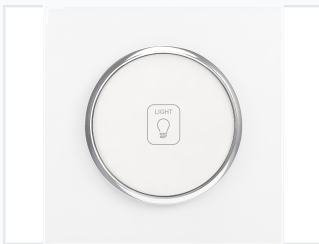

Wi-Fi Enabled Light Switch

This Wi-Fi enabled light switch allows users to remotely control lighting via a Wi-Fi connection, typically through a smartphone app or voice assistant. It features a capacitive touch interface for easy operation.

ADDITIONAL IMAGES

Product Overview

Smart Home Connectivity

This 1 Gang 1 Way Smart Wi-Fi Switch offers a seamless upgrade for modern home automation systems. Featuring a sleek, durable tempered glass panel, it supports remote control via smartphone apps and voice commands through platforms like Amazon Alexa and Google Home. Designed for reliability, it includes scheduling, countdown timers, and family sharing capabilities to enhance convenience and energy management.

Technical Specifications

Rated Current

16 A

Max. Current

Voltage Range	110-250V
Mechanical Life	100000 cycles
Dimensions	86mm x 86mm x 3mm
Standard	EU

Smart Features

Smart Functions

- Remote Smartphone Control
- Scheduled Timers
- Countdown Timers
- Multi-User Share Control
- Smart Scene Modes