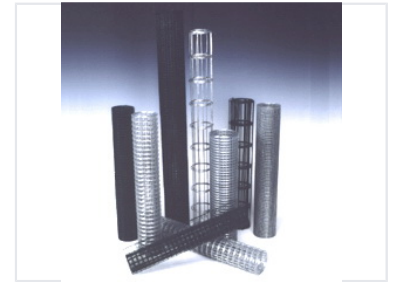

# Welded Wire Mesh Fencing

Welded wire mesh fencing is available with either a galvanized or plastic-coated finish. It is suitable for garden fencing, animal enclosures, and general perimeter security.

### Versatile Welded Wire Mesh Solutions

Welded wire mesh fencing provides a robust and reliable solution for a wide range of containment and security needs. Constructed from high-quality welded wire, these fences offer exceptional strength and durability for both commercial and residential applications. Available in both galvanized and plastic-coated finishes, the material ensures longevity against environmental factors and provides a clean aesthetic for perimeter security or animal enclosures.