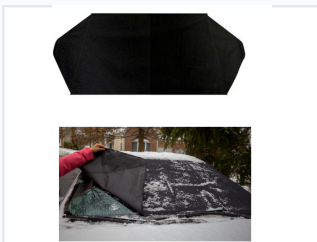

Weather Resistant Windshield Snow Cover

This windshield cover protects vehicles from snow, ice, and frost. Its weather-resistant material creates a barrier against harsh winter conditions, eliminating the need for scraping.

ADDITIONAL IMAGES

Overview

All-Season Windshield Protection

This weather-resistant windshield cover is engineered to protect your vehicle from snow, ice, and frost, eliminating the need for time-consuming scraping. Constructed from heavy-duty 600D polyester with a PVC backing, it provides a durable barrier against harsh winter conditions. The secure design features side flaps that lock into vehicle doors, ensuring a snug fit and theft prevention even in windy environments.

Key Features

Key Benefits

Weather Resistant • Anti-Frost • Snow Protection • Quick Installation • Compact Storage

Dimensions

Standard Cover Dimensions

155 cm

Width

81 cm

Height

Pro/XL Dimensions

177 cm

Pro Width

99.5 cm

Pro Height

Material & Construction

Primary Material	600D Polyester
Backing	PVC Backing