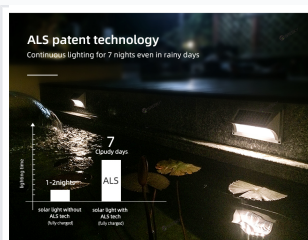

# Waterproof Rechargeable LED Motion Sensor Wall Light

This waterproof wall light features a motion sensor and rechargeable battery. It is ideal for providing reliable and energy-efficient illumination to parks, pathways, gardens, and stairs.

## ADDITIONAL IMAGES