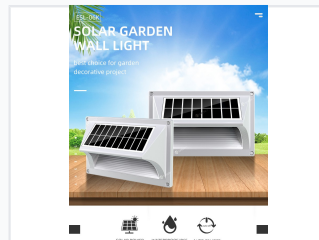

ADDITIONAL IMAGES