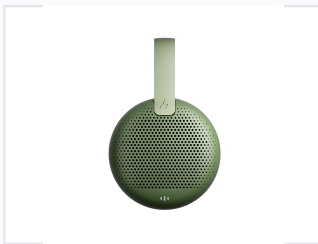

Waterproof Portable Bluetooth Smart Speaker

This water-proof portable Bluetooth speaker is engineered to withstand water exposure, making it suitable for various environments. As a smart speaker, it integrates advanced features for seamless connectivity and user-friendly operation.

ADDITIONAL IMAGES

Product Overview

Versatile Audio Experience

This waterproof portable Bluetooth speaker is engineered for high-quality audio performance in both indoor and outdoor environments. Featuring a compact, durable design with an integrated loop, it is built for easy portability and attachment to gear. With advanced smart functionality and IPX7 waterproofing, it provides a reliable, hands-free audio solution for active lifestyles.

Technical Specifications

Waterproof Rating

IPX7

Bluetooth Version

5.0

Core Features

Hands-free calling, Voice assistant integration, Built-in microphone, Enhanced bass

Performance Metrics

Audio Quality

- Clear and balanced sound
- Enhanced bass output
- Wireless streaming

Design & Build

Recommended Use

Indoor, Outdoor

Portability

Integrated loop for attachment to bags, belts, or other objects