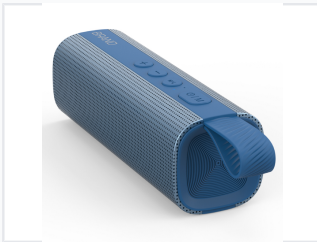

Waterproof Metal Grid Bluetooth Speaker 10W

This portable Bluetooth speaker features a durable metal grid exterior and a waterproof design. It delivers 10W of audio output for clear and powerful sound.

ADDITIONAL IMAGES

Product Overview

Rugged Audio Performance

This 10W Bluetooth speaker features a durable metal grid exterior designed for both style and protection. Engineered for versatility, it supports multiple playback methods including Bluetooth, AUX, TF card, and U disk. Its waterproof construction and built-in carrying strap make it an ideal choice for reliable, high-quality audio in outdoor environments.

Audio Performance

Audio Output

10 W

Power Output

Sound Quality

Clear sound with strong bass

Connectivity & Features

Connectivity Options

- Bluetooth
- AUX
- TF Card
- U Disk

Additional Features

Hands-free calling, Mobile charging

Build & Dimensions

Body Material	Metal Grid
Waterproof	Yes
Dimensions	183*60*60cm