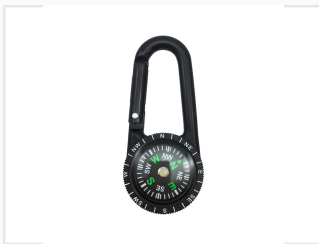

Waterproof Luminous Portable Outdoor Compass with Key Ring

This compact compass is designed for outdoor sports and activities. Its waterproof construction ensures reliable performance, and the luminous dial provides enhanced visibility in low-light conditions.

ADDITIONAL IMAGES

Product Overview

Compact Navigation Companion

This waterproof, luminous outdoor compass is designed for reliability and convenience during outdoor adventures. Its compact and elegant design allows it to be easily attached to key chains, belts, or backpacks, making it an essential accessory for hiking, camping, and off-road sports. The integrated luminous dial ensures accurate orientation even in low-light conditions, providing peace of mind for professional and recreational users alike.

Key Features

Core Functionalities

- Waterproof construction for all-weather reliability
- Luminous dial for low-light visibility
- Integrated key ring for secure attachment
- Compact and portable design
- Standard directional markings (N, NE, E, SE, S, SW, W, NW)