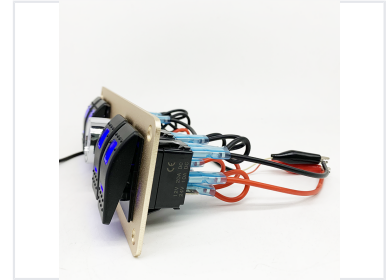

# Waterproof 4-Gang Rocker Switch Panel with Blue LED

This waterproof 4-gang switch panel is designed for marine boat applications and operates on DC 12-24V. It features blue LED rocker switches for easy visibility and indication.

### Professional Marine 4-Gang Switch Panel

This waterproof 4-gang rocker switch panel is engineered for demanding marine and automotive environments, featuring a durable gold-finished aluminum alloy faceplate. Equipped with blue LED indicators for clear status visibility, it supports both 12V and 24V DC systems, making it ideal for boats, RVs, and yachts. The IP65-rated design includes waterproof caps and rubber gaskets to ensure reliable operation against splashes and moisture.

## Functionality

The 4-gang panel provides centralized control for onboard electronics with clear blue LED status indicators.

Versatile switch configurations including engine start and horn buttons for full vessel control.

Switch Configuration	4-Gang Rocker Switches + Horn Button
Switch Pins	5
LED Indicator Color	Blue