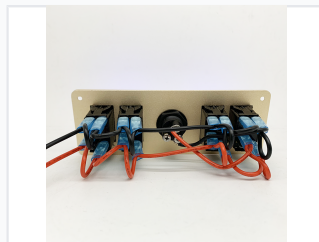

ADDITIONAL IMAGES

Overview

Professional Marine 4-Gang Switch Panel

This waterproof 4-gang rocker switch panel is engineered for demanding marine and automotive environments, featuring a durable gold-finished aluminum alloy faceplate. Equipped with blue LED indicators for clear status visibility, it supports both 12V and 24V DC systems, making it ideal for boats, RVs, and yachts. The IP65-rated design includes waterproof caps and rubber gaskets to ensure reliable operation against splashes and moisture.