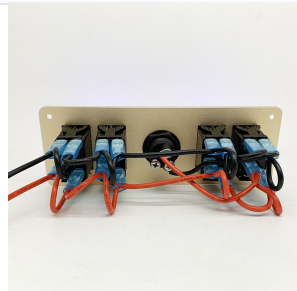

Protection & Durability

Integrated rubber gaskets and waterproof caps provide IP65 protection against water ingress.

Protection Features

- Splash-proof panel face
- Waterproof switch caps
- Impermeable rubber sealing ring

Waterproof Rating

IP65