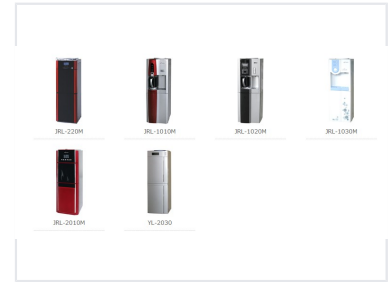

Water Dispenser with Filtration

This water dispenser provides both dispensing and purification functionalities. It offers a convenient solution for accessing purified water in homes or offices.

Product Overview