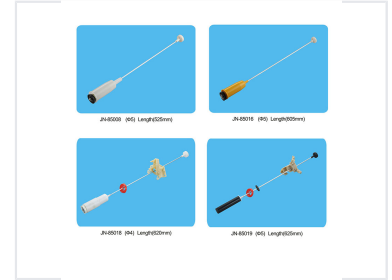

Washing Machine Replacement Parts and Accessories

These washing machine accessories include a variety of components for maintaining and repairing washing machines. The selection includes impellers, filter frames, and other parts designed for use in washing and drying machinery.

Industry Experience

Over 10 years of specialization in washing machine replacement parts.

Impeller Components

Technical Impeller Details

Model	Diameter (mm)
JN-7105	12.7
JN-7101	12.7
JN-7104	12.7
JN-7114	12