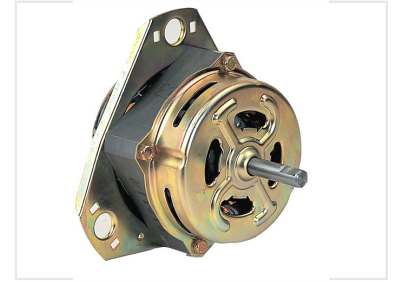

Washing Machine Replacement Motor

This is a replacement motor for washing machines. It is designed to provide the necessary power for the washing machine's spin and wash cycles.

Product Overview

High-Efficiency Replacement Motor

This robust replacement motor is engineered specifically for demanding laundry applications, providing consistent power for both wash and spin cycles. Designed for longevity, the unit features a durable metal housing and a secure mounting bracket to withstand frequent, heavy-duty use. It serves as a vital component in maintaining appliance performance and restoring operational efficiency.

Technical Specifications

Housing Material	Metal
Mounting System	Integrated Mounting Bracket
Application Compatibility	Washing Machine, Drying Machine

Performance

Functional Roles

- Wash Cycle Power
- Spin Cycle Operation