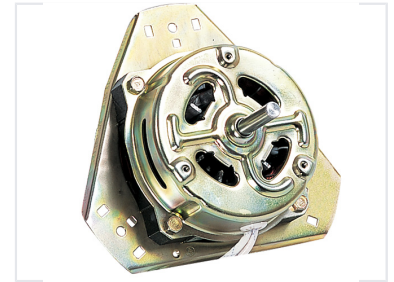

# Washing Machine Motor

This motor powers the rotation of the drum or agitator in washing machines. It features a durable metal housing and mounting bracket for secure attachment.

### High-Performance Universal Washing Machine Motor

This robust washing machine motor is engineered for reliability and consistent performance in residential or commercial laundry appliances. Featuring a durable metal housing designed for efficient heat dissipation, it ensures long-term operational stability under heavy loads. Its universal design allows for flexible integration into various washing machine models, providing a dependable solution for drum rotation and mechanical power transmission.

## Physical Characteristics

Mounting	Integrated mounting bracket
Shaft Configuration	Central extending shaft