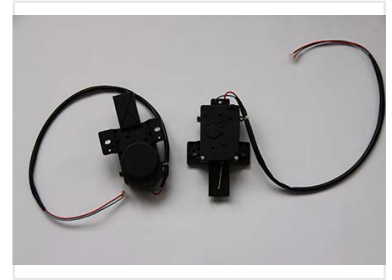

Washing Machine Drain Motor

This washing machine drain motor precisely controls the drain valve mechanism. It is engineered for reliable and consistent performance, ensuring efficient water drainage during the washing cycle.

Product Overview

Professional Grade Drain Motor

This retractor drain motor is engineered for high-performance fluid management in automatic washing machines. Featuring a robust actuator and integrated wiring, it ensures reliable drainage cycles and seamless compatibility with existing control systems. The compact design facilitates quick installation, making it an ideal replacement component for maintenance and repair professionals.