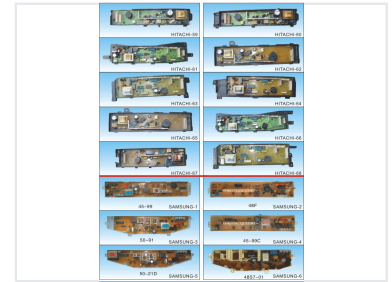

Washing Machine Control Panel

Electronic control panels designed for washing machines. These panels feature various components and connectors for managing machine operations.

Product Overview

Professional Control Solutions

This versatile control panel assembly is designed for reliable integration into washing and drying machines. Each unit serves as a critical electronic interface, featuring high-quality circuit boards, precise component layouts, and standardized connectors. These modules are engineered to manage complex machine cycles, ensuring consistent performance for laundry appliance maintenance and repair operations.

Technical Specifications

Compatible Model Series

- HITACHI-59
- HITACHI-60
- HITACHI-61
- HITACHI-62
- HITACHI-63
- HITACHI-64
- HITACHI-65
- HITACHI-66
- HITACHI-67
- HITACHI-68
- SAMSUNG-1
- SAMSUNG-2
- SAMSUNG-3
- SAMSUNG-4
- SAMSUNG-5
- SAMSUNG-6

Part Designations

45-99, 48F, 50-91, 45-99C, 50-21D, 48S7-01

Primary Function

Electronic machine cycle management