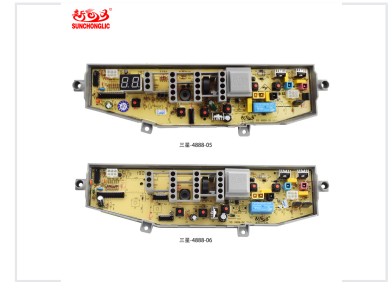

# Washing Machine Computer Control Board

This washing machine computer control board is designed to manage the functions of a washing machine. It features a digital display, multiple input/output connectors, and a microcontroller.

### Versatile Electronic Control

This universal electronic control board is designed for efficient management of washing machine operations. It features a modern digital display with LED indicators for precise monitoring and user interaction. Equipped with advanced functions like imbalance correction and water recycling, it provides both performance and utility for automated laundry systems.