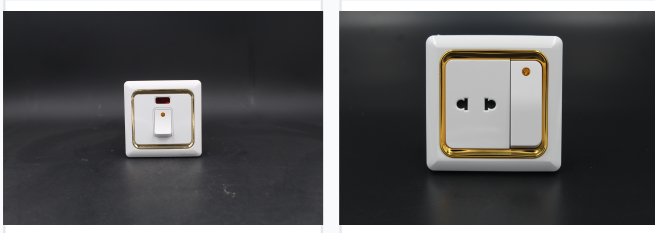

Wall Socket with Switch and TV Aerial Outlet

This wall socket combines a standard power outlet, a switch, and a TV aerial outlet for comprehensive connectivity. It is suitable for both residential and commercial installations.

ADDITIONAL IMAGES

Product Overview

Premium Wall Integration Solution

This premium wall socket unit combines a functional power outlet, a switch, and a TV aerial connection in a single, cohesive design. Engineered with high-quality imported PC materials and 100% copper components, it ensures stable electrical conductivity and long-term durability. The aesthetic design features a sparkling diamond decoration and a professional UV-painted finish, making it an ideal choice for modern residential and commercial interiors.

Technical Specifications

Durability Features

- High temperature resistance
- Color-fast UV painting
- Crack-resistant backseat
- Water-plated silver frame

Material Composition

100% Copper, Imported PC, Flame Retardant PA66

Design & Aesthetics

Design Highlights

Diamond Decoration • Glossy White Finish • Gold Trim Accents • Integrated Indicator Light

Mounting Type

Flush Mount